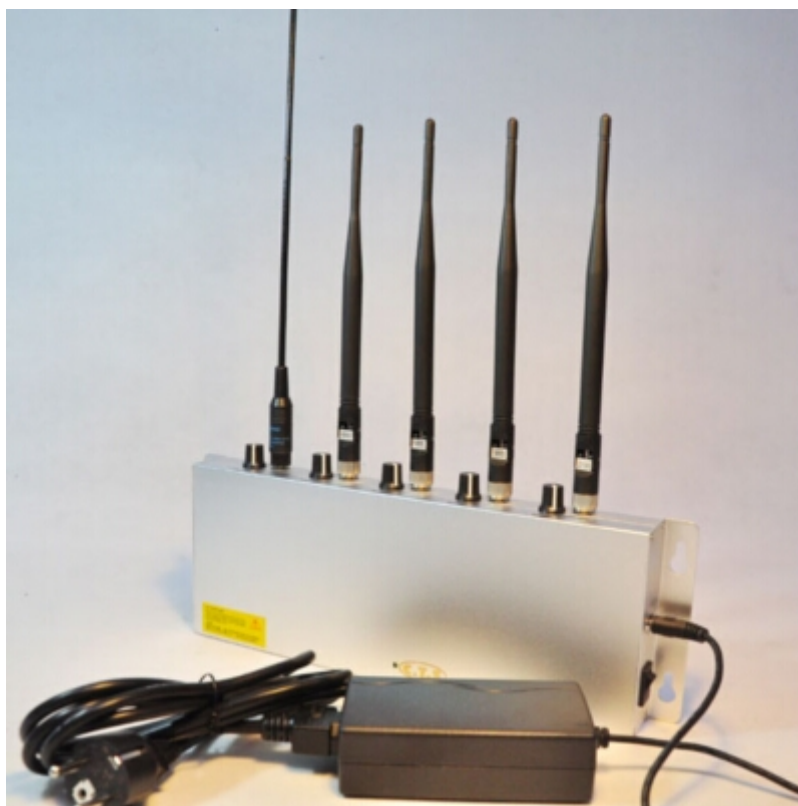

Car Remote control Jammer 315 / 433 / 868MHz Jammer

Main Features:

315Mhz 433MHz 868Mhz GSM CDMA 3G 900Mhz 1800Mhz 2100Mhz Wide Channel Car Remote Control Jammer Blocker

The Jammer can jammer all the 315Mhz 433MHz 868Mhz 900Mhz 1800Mhz 2100Mhz 5 Channels Remote Control within an effective area. And all the specified frequency bands will be blocked simultaneously. It can be applied at meeting room, conference room, museum, gallery, theater, concert hall, church, temple, restaurant, classroom, training center, factory, bank, train, and bus, for some locations of special purpose such as hospital, and gas station. It is easy to install and operate the device.

Image:

Specifications:

Device Blocked:	RF, Cell Phone
Signal Blocked:	RF, GSM, DCS, 3G
Blocked Area:	30 Meters Depending on signal strength and working environment
Jamming Frequency:	315Mhz 433MHz 868Mhz 900Mhz 1800Mhz 2100Mhz
Output Power:	12W
Power supply:	AC 110-240V DC 12V, car 12V DC 12V
Typical Battery Life:	2Hours
Battery:	Li-ion 8.4V 5200mAh
Weight:	3KG
Dimension:	Antennas off -245 x 120 x 31mm (L x W x D)

Package Included:

- 1pc Car Remote control Jammer 315 / 433 / 868MHz Jammer

- 1pc Power Adapter (100-240V)
- 1pc Car Charger

[product_url:] [Car Remote control Jammer 315 / 433 / 868MHz Jammer](#)

[pdf_url:] http://www.thayerbusiness.org/CarRemotecontrolJammer315433868MHzJammer154_5.pdf