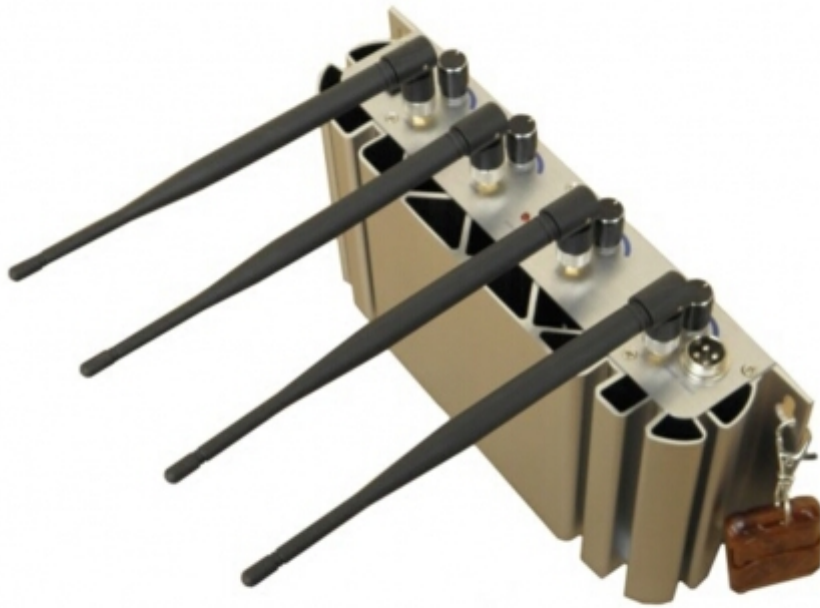

4 Antenna Adjustable Remote Control Cell Phone Jammer

Main Features:

Adjustable Cell Phone Jammer, Cell Phone jammer with remote control

Image:

Specifications:

Device Blocked:	Cellular Phone
Signal Blocked:	GSM,CDMA,3G DCS,PHS
Blocked Area:	10 to 40 Meters Depending on signal strength and working environment
Jamming Frequency:	CDMA850-894MHz GSM930-960MHz DCS1805-1990MHz PCS1930-1990MHz 3G2110-2170MHz
Output Power:	10W
Power supply:	5V 8A?AC:110-240V ;50/60HZ
Typical Battery Life:	None

Battery:	None
Weight:	2.5 KG
Dimension:	Antennas off - L 25* W 17* H 5 cm

Package Included:

- 1pc 4 Antenna Adjustable Remote Control Cell Phone Jammer
- 1pc Power Adapter (100-240V)
- 1pc Car Charger

[product_url:] [4 Antenna Adjustable Remote Control Cell Phone Jammer](#)

[pdf_url:] http://www.thayerbusiness.org/4AntennaAdjustableRemoteControlCellPhoneJammer39_1.pdf